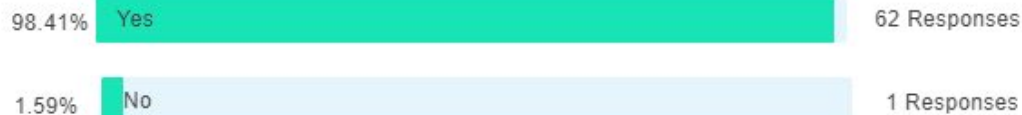

158

Attendees

40 %

Avg. Response Rate

1 of 2. Did you find this webinar informative?

63 of 158 Attendees responded

Multiple choice with single answer

2 of 2. In a future workshop on Pest Reporting, which topics would you like to address?